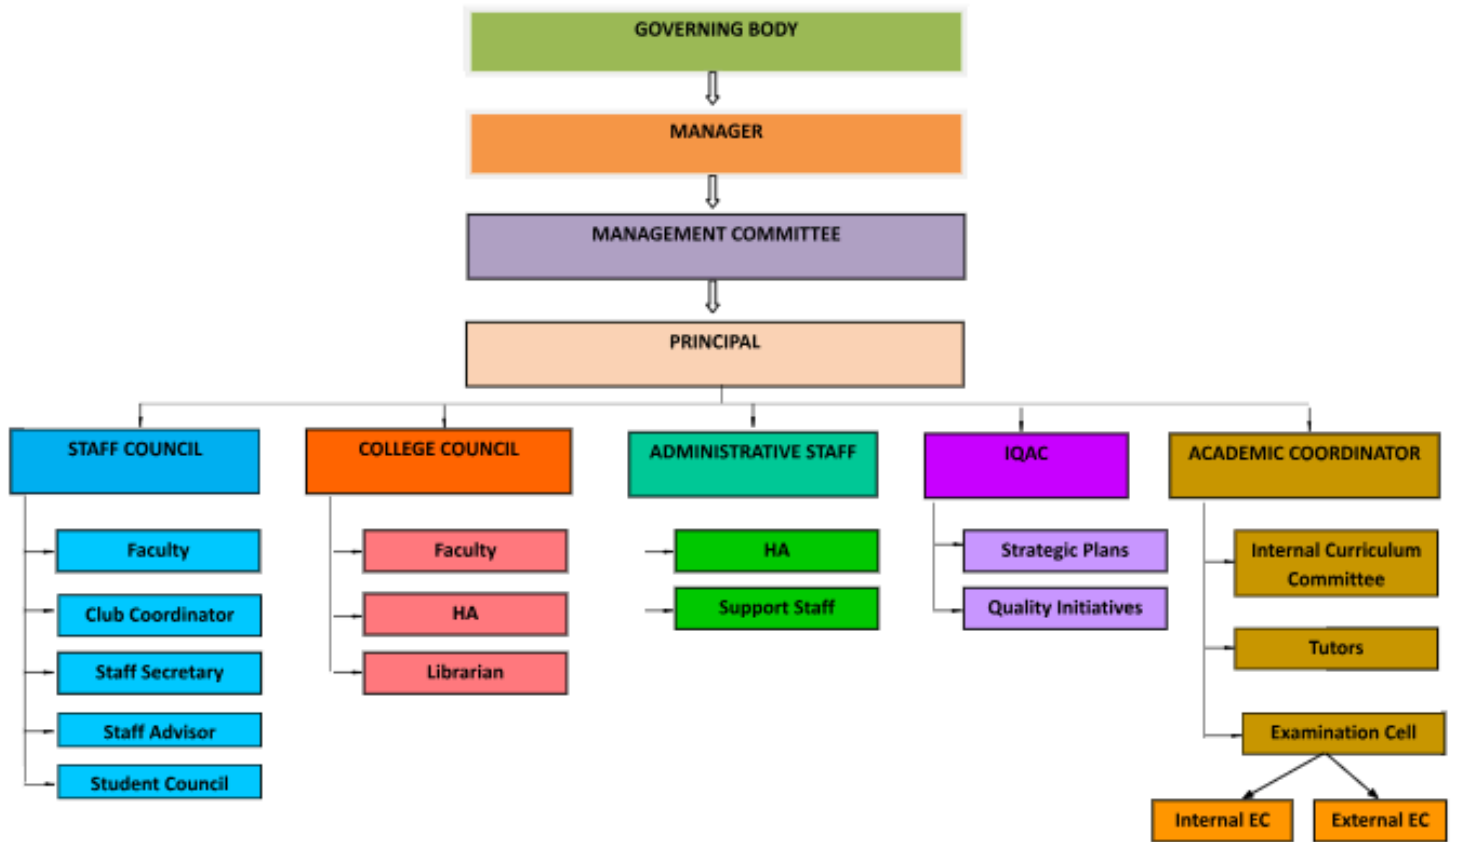

ORGANOGRAM

Salini

Dr. SALINI S
PRINCIPAL
NARAYANA B.ED. COLLEGE
POTHECOTE, TVPM

SREE NARAYANA GURU KRIPA B.Ed. COLLEGE POTHENCODE

Salini

Dr. SALINI S
PRINCIPAL
SREE NARAYANA GURU KRIPA B.ED. COLLEGE
POTHENCODE, TVPM